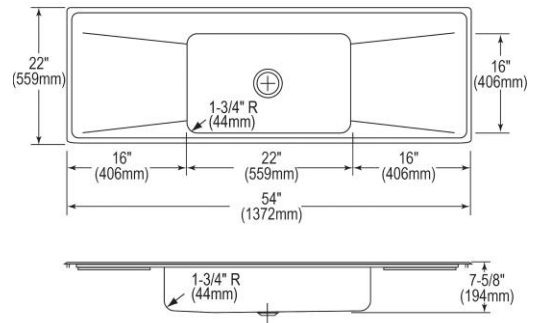

A Century of Tradition and Quality.

For more than 100 years, Elkay has been making innovative products and providing exceptional customer care. We take pride in offering plumbing products that make life easier, inspire change and leave the world a better place.

Product Compliance: ASME A112.19.3/CSA B45.4
Buy American Act

Sinks are listed by IAPMO® as meeting the applicable requirements of the Uniform Plumbing Code®, International Plumbing Code®, and National Plumbing Code of Canada.

[Clean and Care Manual (PDF)](#)
[Installation Instructions (PDF) - 100005236](#)
[Warranty (PDF)](#)