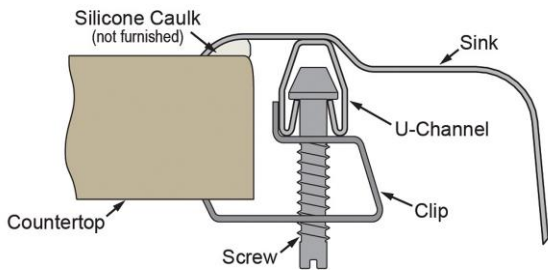

Hole Drilling Configurations:

1-1/2" (38mm) Diameter Faucet Holes on 4" (102mm) Centers

Installation Profile:

Optional Accessories		
LKWBG2115SS	Elkay Stainless Steel 20" x 14-3/4" x 1" Bottom Grid Spec Sheet (PDF)	
CB1713	Elkay Hardwood 13-1/2" x 17" x 1" Cutting Board Spec Sheet (PDF)	
CBS1316	Elkay Hardwood 14-1/2" x 17" x 3/4" Cutting Board Spec Sheet (PDF)	
LK99	Elkay Deluxe 3-1/2" Drain Type 304 Stainless Steel Body Strainer Basket Rubber Seal and Tailpiece Spec Sheet (PDF)	
LKGT1041CR	Elkay Gourmet Single Hole Kitchen Faucet Pull-out Spray and Lever Handle with Hi and Mid-rise Base Options Chrome Spec Sheet (PDF)	