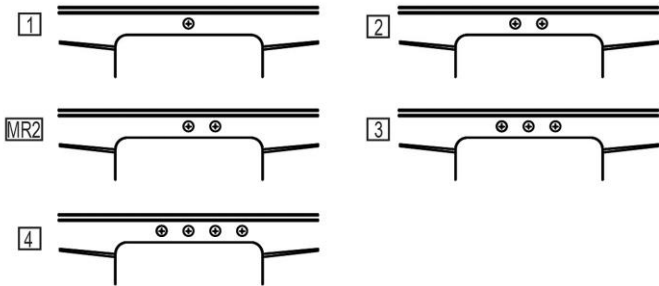

Hole Drilling Configurations:

1-1/2" (38mm) Diameter Faucet Holes on 4" (102mm) Centers

Installation Profile:

Optional Accessories		
LKWBG2115SS	Elkay Stainless Steel 20" x 14-3/4" x 1" Bottom Grid Spec Sheet (PDF)	
CB1713	Elkay Hardwood 13-1/2" x 17" x 1" Cutting Board Spec Sheet (PDF)	
CBS1316	Elkay Hardwood 14-1/2" x 17" x 3/4" Cutting Board Spec Sheet (PDF)	
LK99	Elkay Deluxe 3-1/2" Drain Type 304 Stainless Steel Body Strainer Basket Rubber Seal and Tailpiece Spec Sheet (PDF)	
LKGT1041CR	Elkay Gourmet Single Hole Kitchen Faucet Pull-out Spray and Lever Handle with Hi and Mid-rise Base Options Chrome Spec Sheet (PDF)	